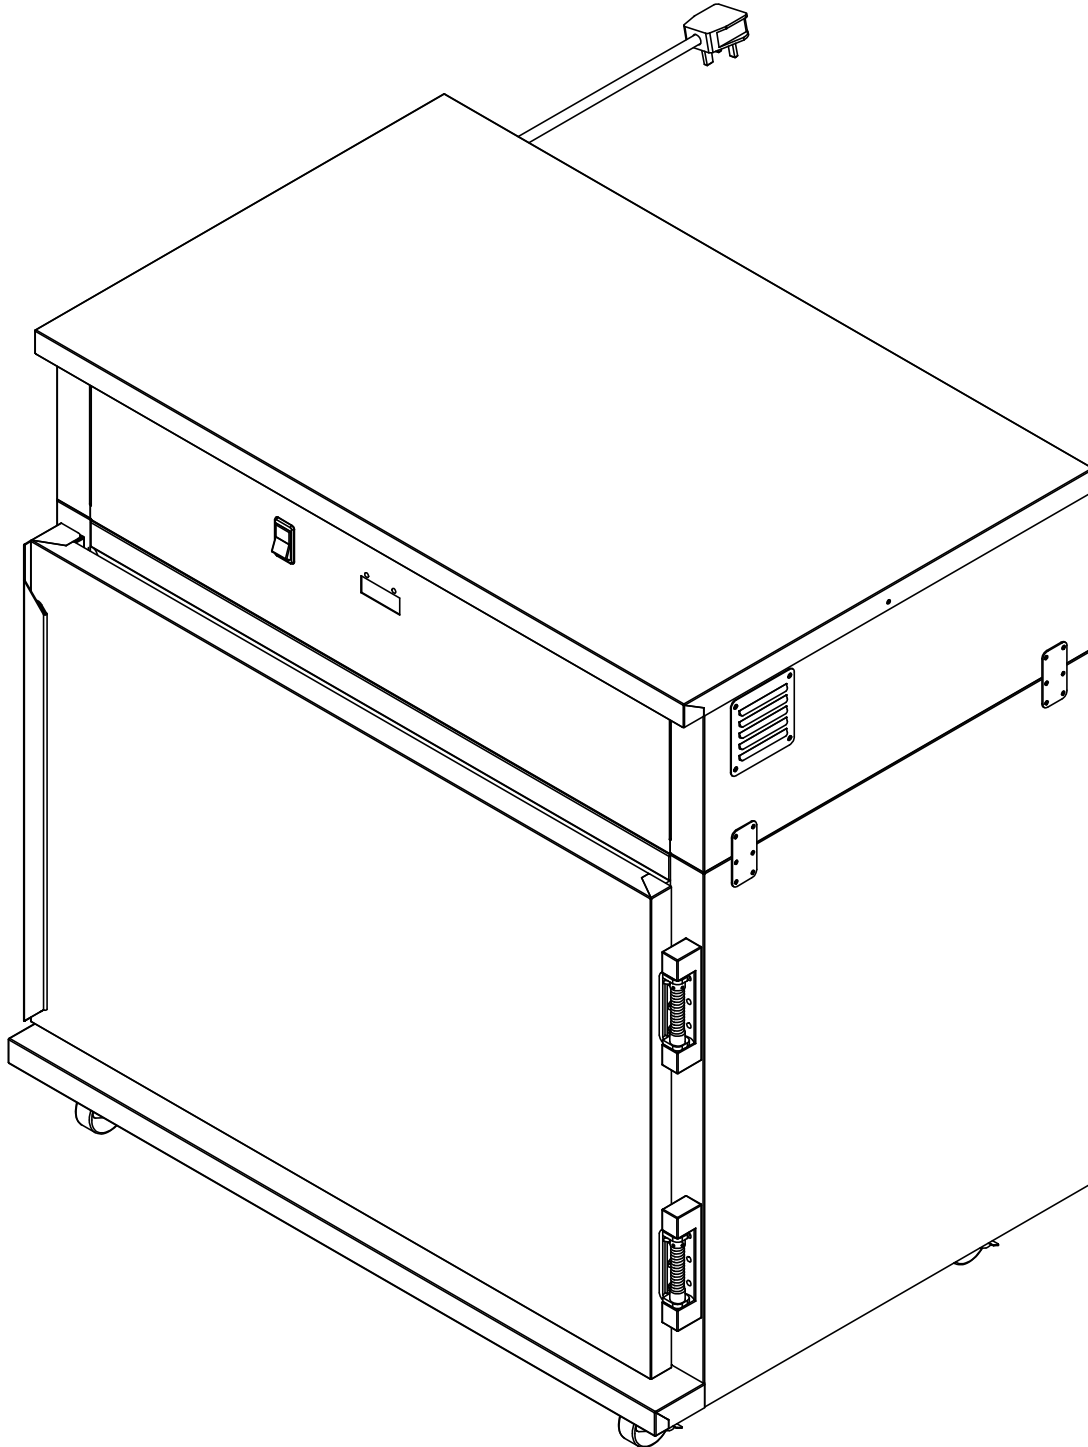

5599 Highway 31 West
Portland, TN 37148
(615)325-2774

TST-6SL-TB

Pg.1Title Page

Pg.3TST-6SL-TB BOM

Pg.2TST-6SL-TB

ITEM NO.	QTY.	PART NO.	DESCRIPTION
1	1	Z-800-2330	TST-TB TOP HEAT MODULE LATCHES
2	1	Z-600-3967 (INCLUDES 3-5)	BLWR-240-50 RETROFIT
3	1	BLWR-240-50	BLOWER ASSEMBLY 240V, 50HZ
4	1	GSKT 1MCS	GSKT 1MCS @ 7"
5	1	59672	BAY BLOWER END SEAL CAP
6	1	24799	TST-TB OUTSIDE TOP
7	1	CONTACT-2POLE-50 AMP RES	CONTACTOR 2 POLE 50AMP RESISTIVE
8	1	53053	CONTACTOR BRACKET
9	1	66889	BRKT TRM BLOCK 8 GANG
10	1	TRM BLK-08	TERMINAL BLOCK -8 POLES
11	1	STRN RELIEF LTF 13.5	STRAIN RELIEF HEYCO 3216
12	1	CRDSET-13-250-N	CORDSET UK 13A/250V UK HO7RN-F
13	1	SNAP DISC 210-250	HI-LIMIT SWITCH NC
14	1	54611	SINGLE ELEMENT MOUNTING PLATE
15	1	EL2000-220HT	ELEMENT 2000 WATT 220 VOLT 8" HT
16	4	80682	TST-6SL-TB SIDE MOUNTING CLIP
17	2	80681	SMALL FAN LOUVER COVER
18	1	FAN PHTT 230	SUNON 230V FAN,80 X 80 X 38MM
19	1	66658	TST-TB BTM BLOWER BAFFLE
20	2	GSKT 1-2 FSF	GSKT 1-2 FSF @ 31
21	1	T-STAT ELE H2 NP	ELEC THERMO HEAT CNTRL HORIZON IEC
21a	1	PRB RTD T	RTD TEMPERATURE PROBE FOR T-STAT
21b	1	PRB HARNESS 36	36" PROBE HARNESS - T-STAT ELE
22	1	CNTRL PNL TST-TB	OVERLAY TST-TB LED DISPLAY CLEAR
23	1	69560	TST-6-TB IEC ELAN CONTROL PANEL NT
24	1	SWH RCK HY60	SWITCH NON-LT ON/OFF ROCKER BLK
25	4	Z-600-4706	CSTR 2 SB-2 ASSY 2.625 MOUTING
26	1	Z-600-4705	TST-6SL-TB TUNNEL ASSY
27	1	Z-301-3863 (INCLUDES 28-31)	TST-6SL-TB DOOR ASSEMBLY SC/MWF
28	2	Z-600-1786 (INCLUDES 29,30)	SELF-CLOSING HINGE 1216
29	1	HNG 1216 SPRING KIT	SPRING KIT FOR 1216 HINGE
30	1	HNG 1216	HINGE NON-RISE ADJ 1-1/8 OFFSET
31	1	67431	TST-6SL-TB DOOR SS HANDLE
32	2	67438	TST-6SL-TB UPRIGHT
33	6	66663	TST-TB TRAY SLIDE
34	3	SHLF RH-LCH	SHELF WIRE 18.188"X26"
35	1	GSKT-D-30X21	SILICONE DOOR GASKET D 30X21

DRAWING #: TST-6SL-TB	
DESCRIPTION: TRAY SERVER TOP MOUNT BLWR	
DRAWN BY: DP	LAST SAVED BY: dplodzien